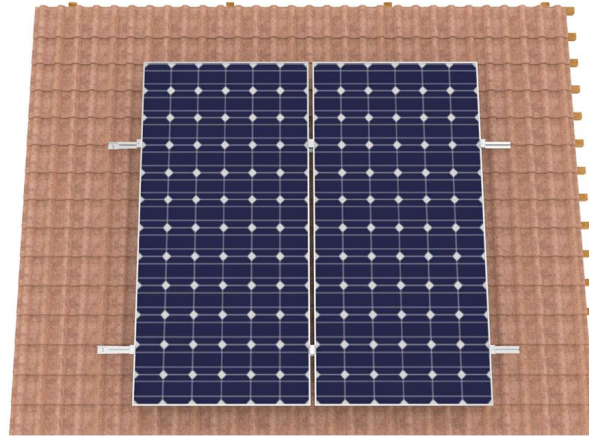

CP-2PS: 2 solar panels