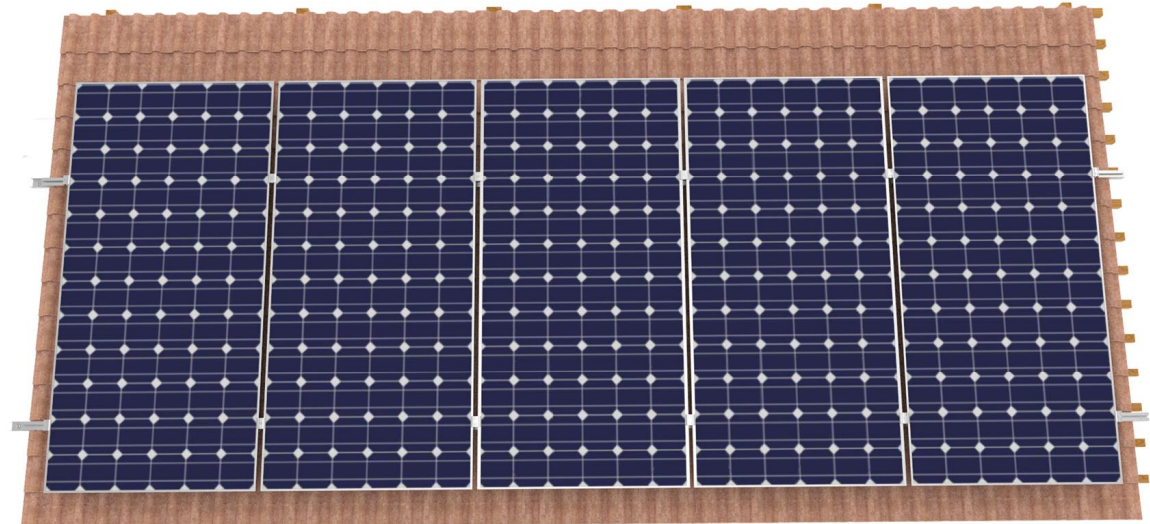

2024 NEW TILE ROOF MOUNT

Better Design, Better Support, Better Price

We respect your project and installation. Every single detail of this new solar metal roof mount has been considered and optimized.

- Rail structure has been optimized to enhance strength, and additional anti-sliding design for modules positioning stability.
- Unlike the traditional end clamp and mid clamp, the nut is fix the clamp which is more easy and safety to fix the panels.
- The mid clamp is self-standing by recessed spring and grounding clip. Universal for 30-40mm size solar modules.

Every component has been fully optimized with better design, better support for easier faster installation experience.

CORIGY new tile roof mount is a professional choice for your tile roof solar mounting.

CP-1PS: 1 solar panels

CP-2PS: 2 solar panels

CP-3PS: 3 solar panels

CP-4PS: 4 solar panels

CP-5PS: 5 solar panels

TRH12 Adjustable Aluminum Hook

4

CP-RS-M-01 Rail Splice M 01

5

3 SMC007 40*40mm Aluminum Rail 620 mm

2 CP-IC-30/35 Adjustable End Clamp

1 CP-IC-30/35 Adjustable Middle Clamp

● These components are delivered by packaging (boxes) with specified specifications and quantities.