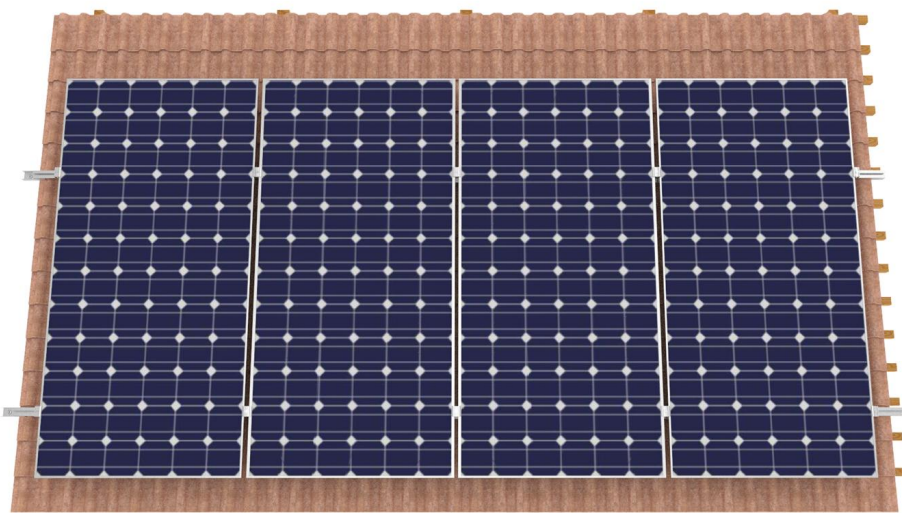

2024 NEW TILE ROOF MOUNT

Better Design, Better Support, Better Price

We respect your project and installation. Every single detail of this new solar metal roof mount has been considered and optimized.

- Rail structure has been optimized to enhance strength, and additional anti-sliding design for modules positioning stability.
- Unlike the traditional end clamp and mid clamp, the nut is fix the clamp which is more easy and safety to fix the panels.
- The mid clamp is self-standing by recessed spring and grounding clip. Universal for 30-40mm size solar modules.

Every component has been fully optimized with better design, better support for easier faster installation experience.

CORIGY new tile roof mount is a professional choice for your tile roof solar mounting.

CP-1PS: 1 solar panels

CP-2PS: 2 solar panels

CP-3PS: 3 solar panels

CP-4PS: 4 solar panels

CP-5PS: 5 solar panels

TRH12 Adjustable Aluminum Hook

4

CP-RS-M-01 Rail Splice M 01

Item No.	CP-1PS	CP-2PS	CP-3PS	CP-4PS	CP-5PS
Number of panel	1 Panel	2 Panels	3 Panels	4 Panels	5 Panels
Layout of the solar panel	1×1	1×2	1×3	1×4	1×5
Area of the Structure	1.23×2.278m	2.46×2.278m	3.69×2.278m	4.92×2.278m	6.15×2.278m
Dimensions of solar panel	2278×1134×30/35mm				
Direction of Panel	Vertical				
Installation Angle	Parallel to the roof				
Material	AL-6005-T5 SUS304				
Color	Silver Anodizing,Black Anodizing				
Warranty	10 Years				
Packing Weight	3.87kg	7.02kg	11.04kg	14.62kg	18.2kg
Packing Size	630×200×170mm	630×200×170mm	630×200×210mm	630×200×240mm	630×200×270mm