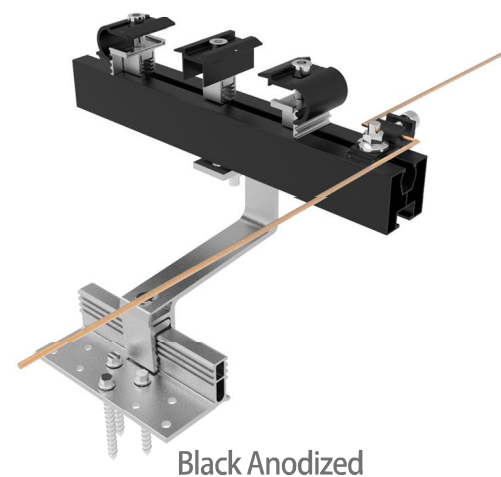

Item No.	Image	CP-1PS	CP-2PS	CP-3PS	CP-4PS	CP-5PS
CP-IC-30/35		0	2	4	6	8
CP-EC-30/35		4	4	4	4	4
SMC007-620		4	8	12	16	20
TRH12		4	6	8	10	12
CP-RS-M-01		2	6	10	14	18

● Black and silver colour are available