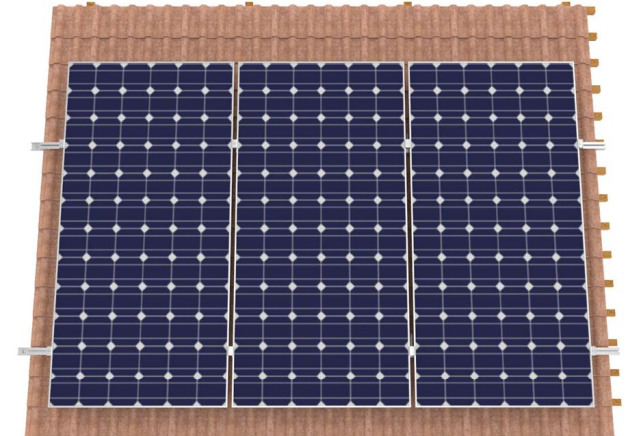

2024 NEW TILE ROOF MOUNT

Better Design, Better Support, Better Price

We respect your project and installation. Every single detail of this new solar metal roof mount has been considered and optimized.

- Rail structure has been optimized to enhance strength, and additional anti-sliding design for modules positioning stability.
- Unlike the traditional end clamp and mid clamp, the nut is fix the clamp which is more easy and safety to fix the panels.
- The mid clamp is self-standing by recessed spring and grounding clip. Universal for 30-40mm size solar modules.

Every component has been fully optimized with better design, better support for easier faster installation experience.

CORIGY new tile roof mount is a professional choice for your tile roof solar mounting.

CP-1PS: 1 solar panels

CP-2PS: 2 solar panels

CP-3PS: 3 solar panels

CP-4PS: 4 solar panels

CP-5PS: 5 solar panels

TRH12 Adjustable Aluminum Hook

4

CP-RS-M-01 Rail Splice M 01

Item No.	CP-1PS	CP-2PS	CP-3PS	CP-4PS	CP-5PS
Number of panel	1 Panel	2 Panels	3 Panels	4 Panels	5 Panels
Layout of the solar panel	1×1	1×2	1×3	1×4	1×5
Area of the Structure	1.23×2.278m	2.46×2.278m	3.69×2.278m	4.92×2.278m	6.15×2.278m
Dimensions of solar panel	2278×1134×30/35mm				
Direction of Panel	Vertical				
Installation Angle	Parallel to the roof				
Material	AL-6005-T5 SUS304				
Color	Silver Anodizing,Black Anodizing				
Warranty	10 Years				
Packing Weight	3.87kg	7.02kg	11.04kg	14.62kg	18.2kg
Packing Size	630×200×170mm	630×200×170mm	630×200×210mm	630×200×240mm	630×200×270mm