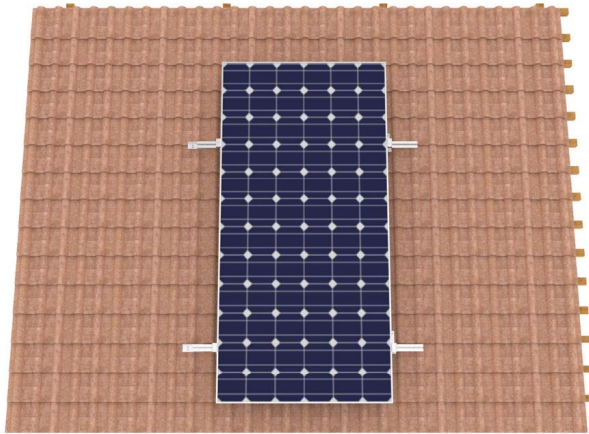

2024 NEW TILE ROOF MOUNT

Better Design, Better Support, Better Price

We respect your project and installation. Every single detail of this new solar metal roof mount has been considered and optimized.

- Rail structure has been optimized to enhance strength, and additional anti-sliding design for modules positioning stability.
- Unlike the traditional end clamp and mid clamp, the nut is fix the clamp which is more easy and safety to fix the panels.
- The mid clamp is self-standing by recessed spring and grounding clip. Universal for 30-40mm size solar modules.

Every component has been fully optimized with better design, better support for easier faster installation experience.

CORIGY new tile roof mount is a professional choice for your tile roof solar mounting.

Item No.	CP-1PS	CP-2PS	CP-3PS	CP-4PS	CP-5PS
Number of panel	1 Panel	2 Panels	3 Panels	4 Panels	5 Panels
Layout of the solar panel	1×1	1×2	1×3	1×4	1×5
Area of the Structure	1.23×2.278m	2.46×2.278m	3.69×2.278m	4.92×2.278m	6.15×2.278m
Dimensions of solar panel	2278×1134×30/35mm				
Direction of Panel	Vertical				
Installation Angle	Parallel to the roof				
Material	AL-6005-T5 SUS304				
Color	Silver Anodizing,Black Anodizing				
Warranty	10 Years				
Packing Weight	3.87kg	7.02kg	11.04kg	14.62kg	18.2kg
Packing Size	630×200×170mm	630×200×170mm	630×200×210mm	630×200×240mm	630×200×270mm