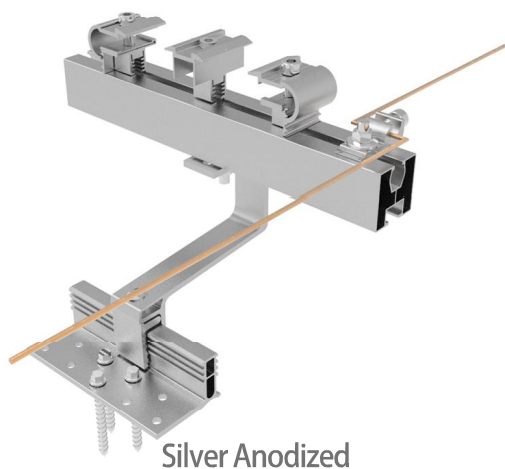

Item No.	Image	CP-1PS	CP-2PS	CP-3PS	CP-4PS	CP-5PS
CP-IC-30/35		0	2	4	6	8
CP-EC-30/35		4	4	4	4	4
SMC007-620		4	8	12	16	20
TRH12		4	6	8	10	12
CP-RS-M-01		2	6	10	14	18

● Black and silver colour are available